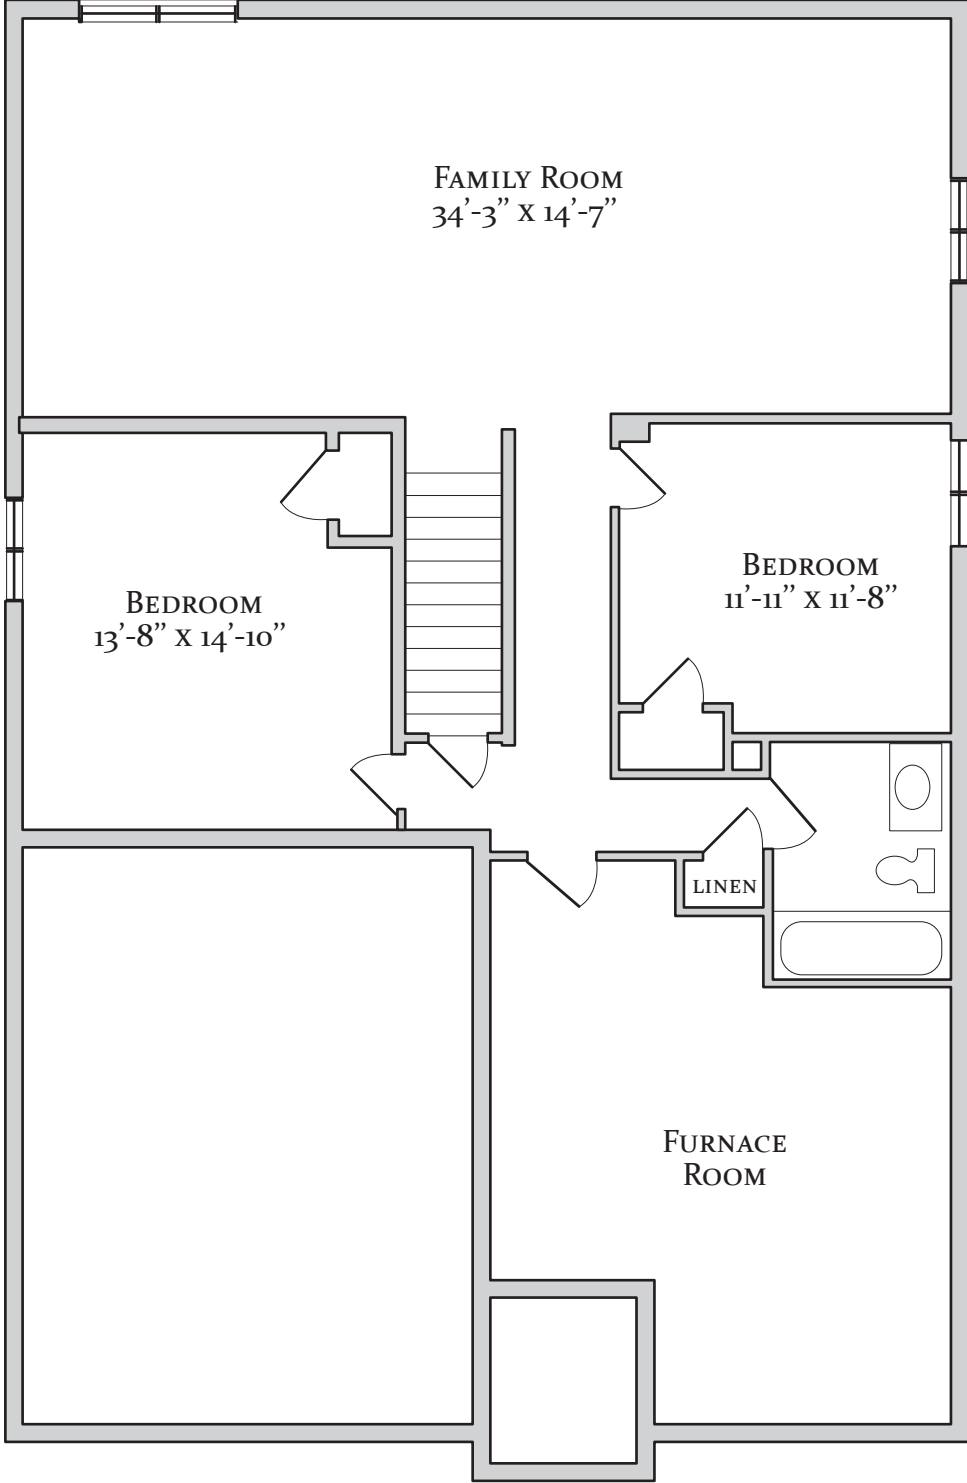

THE BIRCH FLOOR PLAN B

1,582 SQ FT.

Website: willikhomes.ca

Phone: 905 520 4698

Email: paul@willikhomes.ca

The actual usable floor area may vary from stated floor area. May not be exactly as shown.

WILLIK HOMES LTD.

BASEMENT