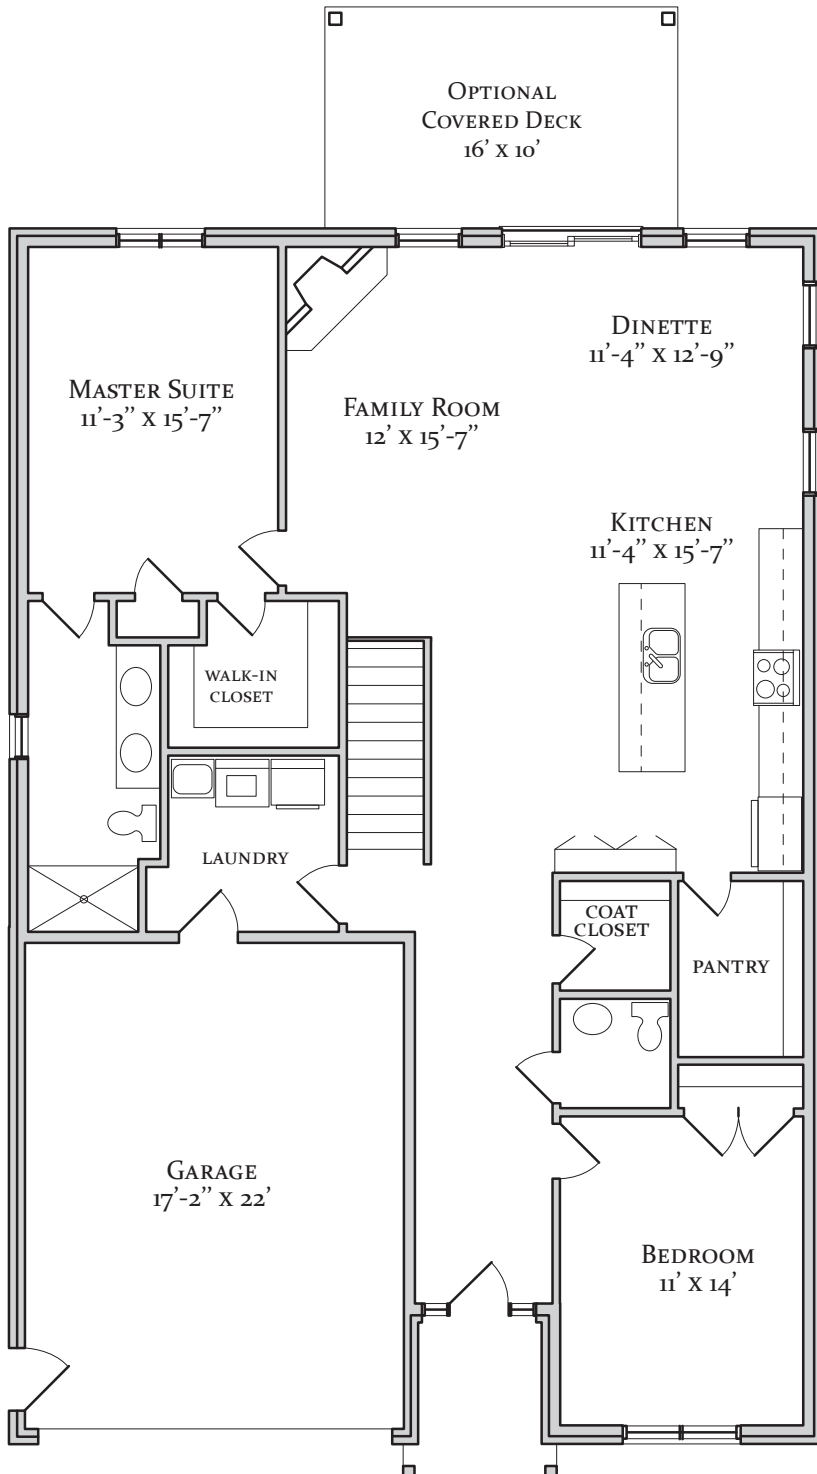

THE BIRCH FLOOR PLAN B

1,582 SQ FT.

Website: willikhomes.ca

Phone: 905 520 4698

Email: paul@willikhomes.ca

The actual usable floor area may vary from stated floor area. May not be exactly as shown.

WILLIK HOMES LTD.

BASEMENT